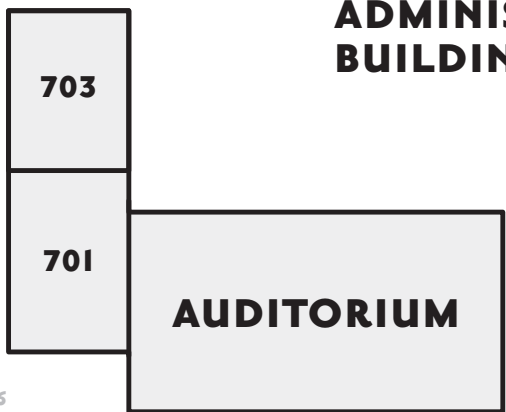

**MAP KEY**

- RR (Restroom)
- K (Kindergarten)
- RSC (Church Resource Rm)
- T (Toddler Room)